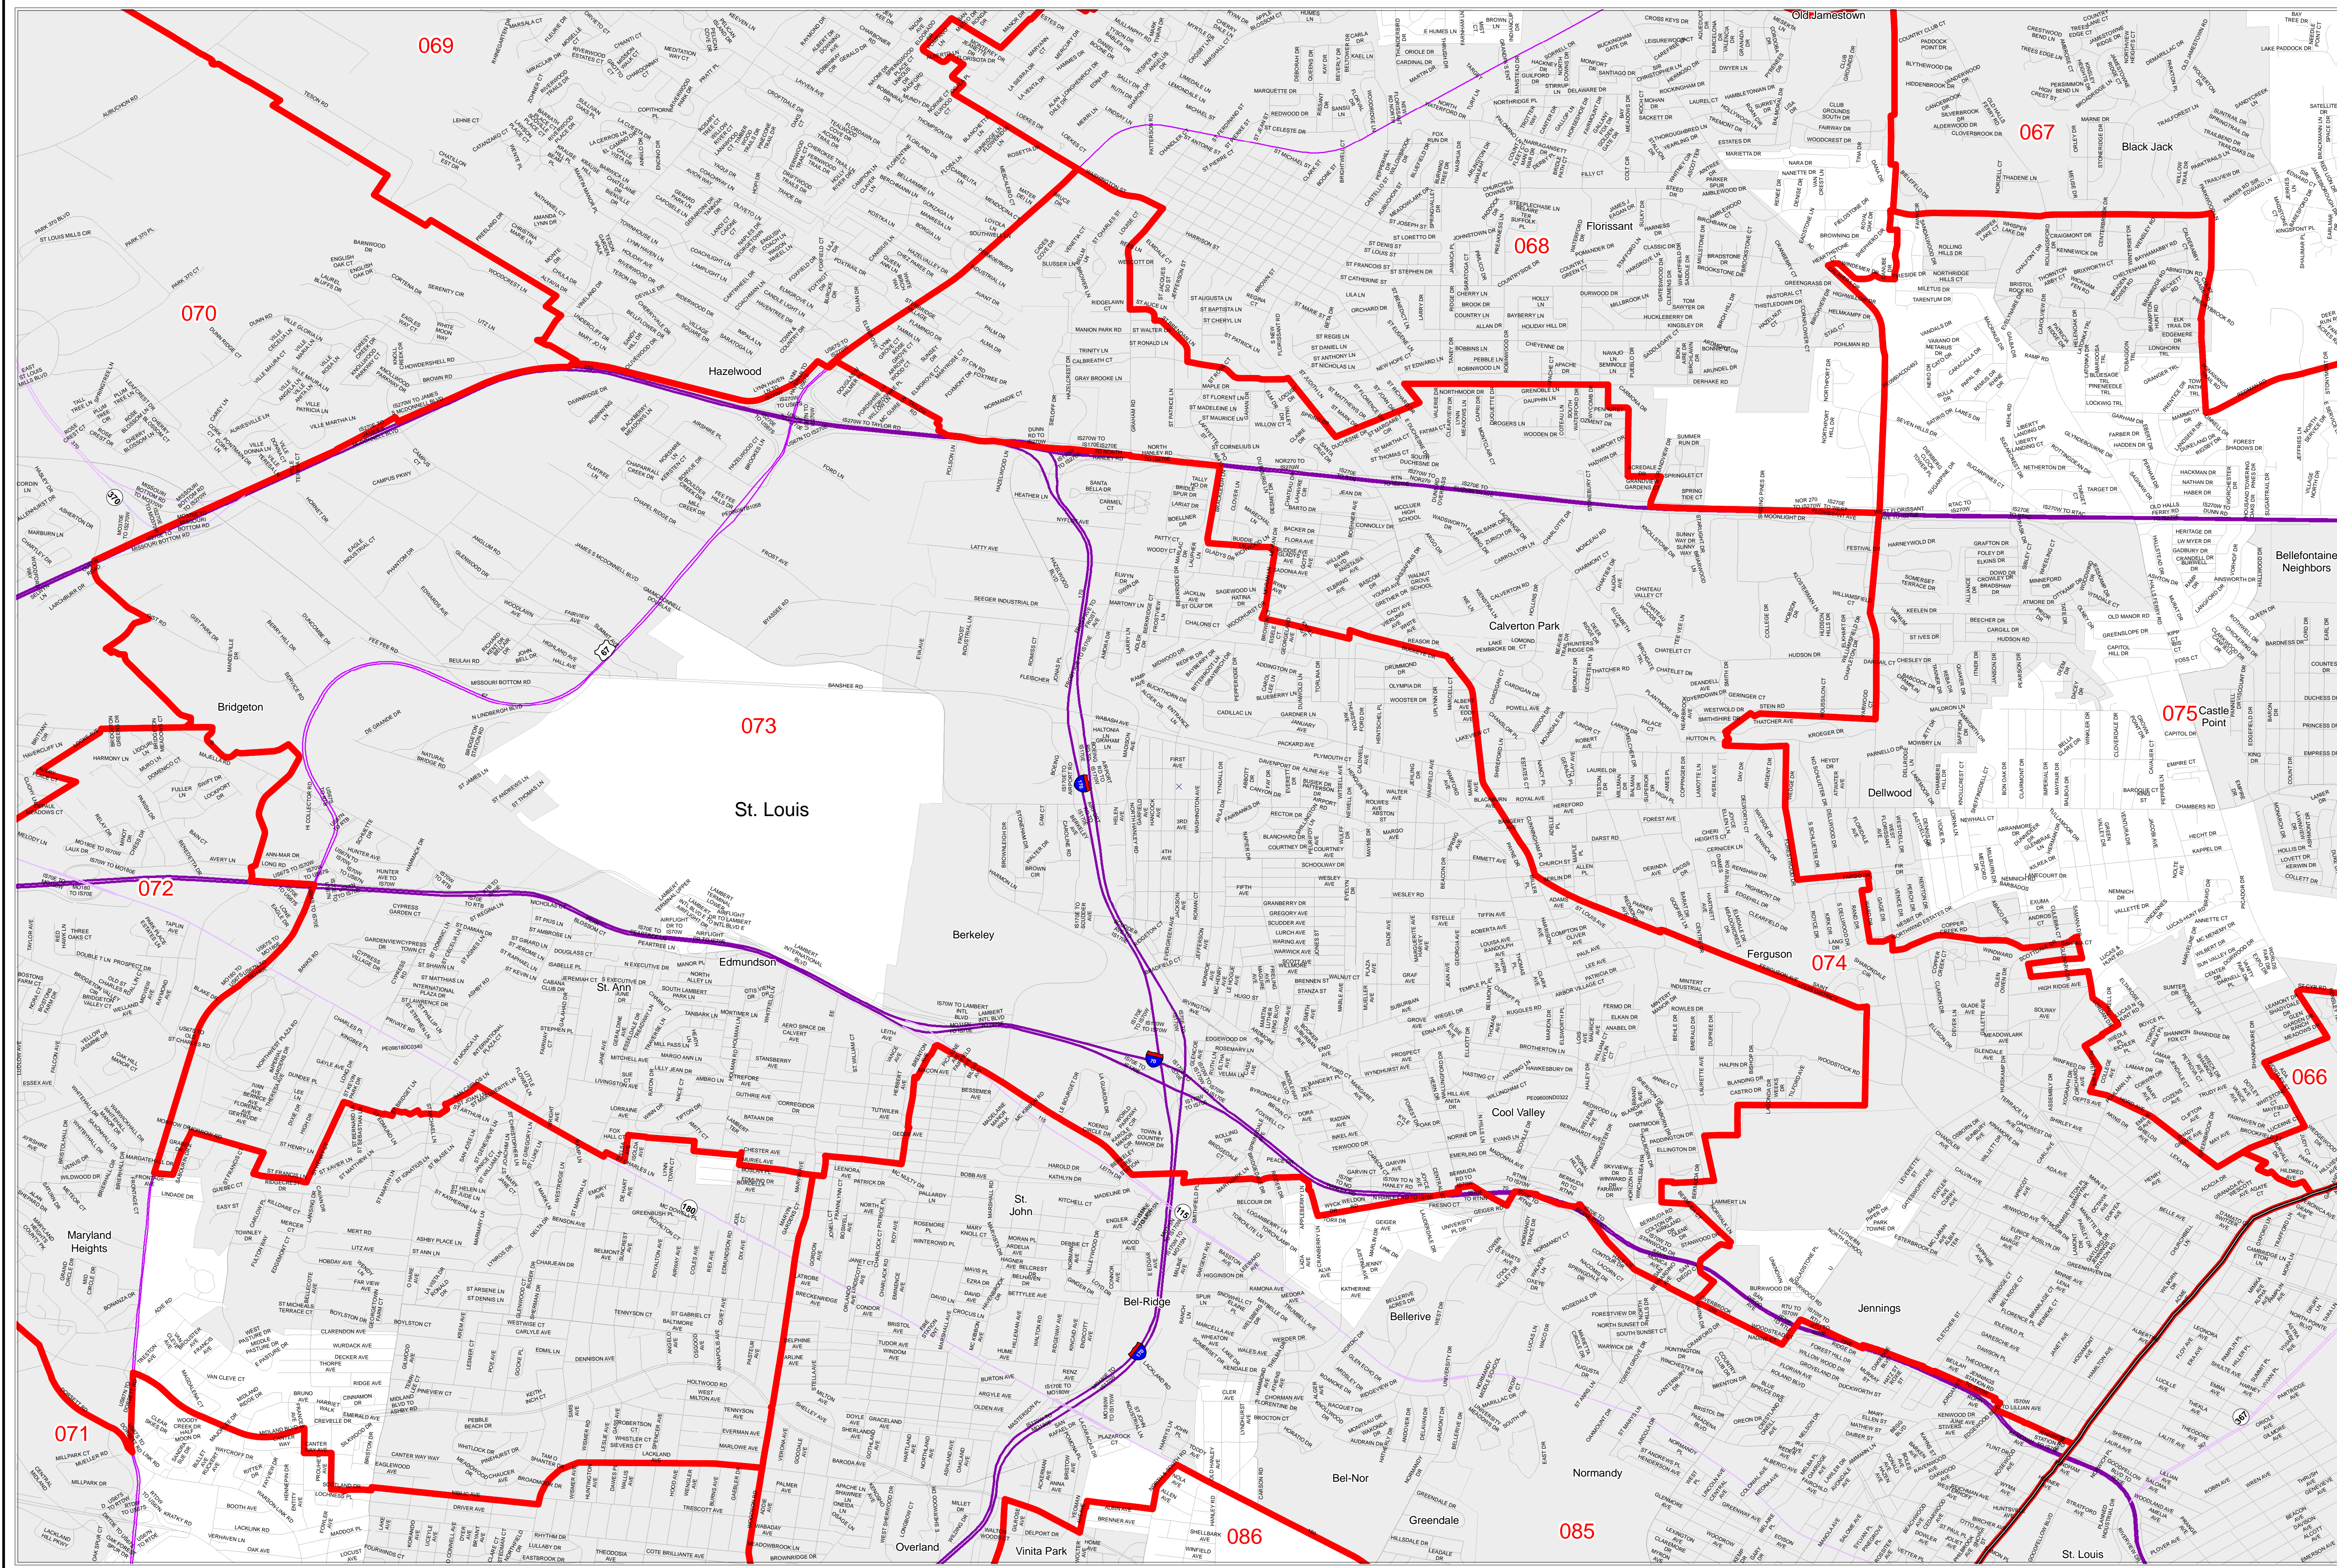

House Apportionment Plan 2011

Missouri Appellate Apportionment Commission

St. Louis County